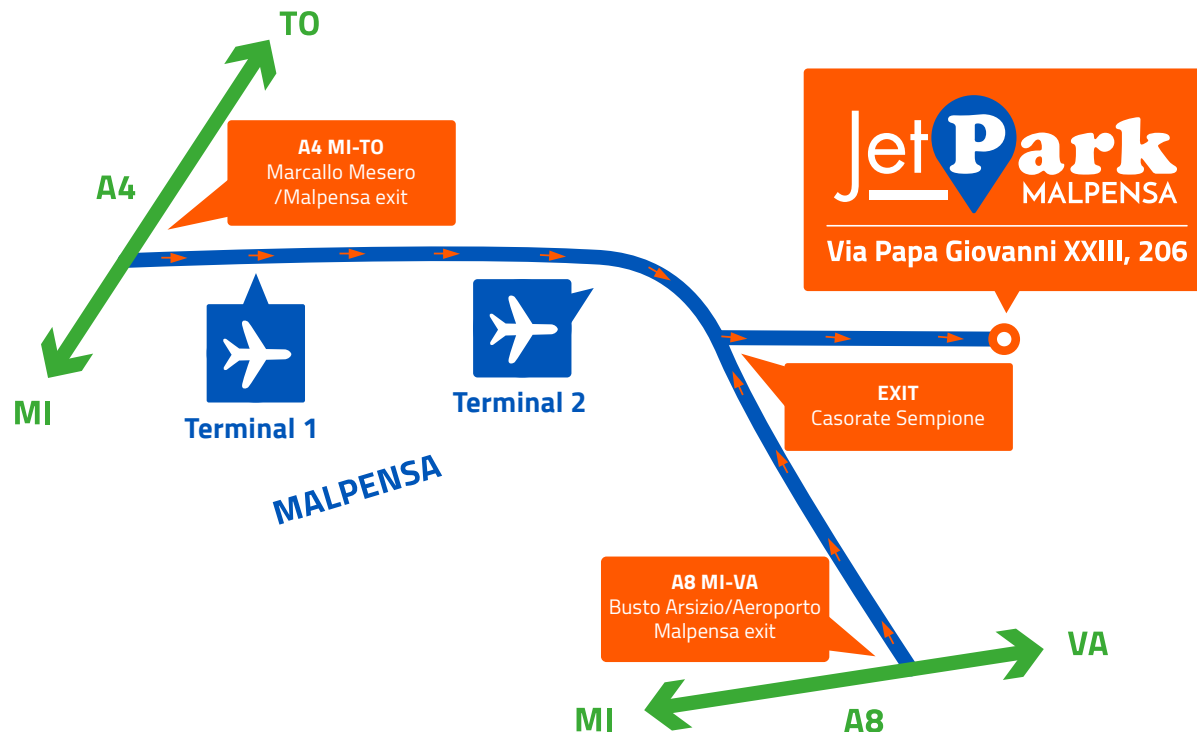

HOW TO GET TO THE PARKING LOT:

- A4** **Coming from the A4 Turin/Milan highway**
- Take the **Marcallo Mesero** exit in the direction of the Airport
- Go straight through **Terminal 1** and **Terminal 2**
- Take the **Casorate Sempione, SP15** exit
- P** You'll find the parking lot on your left side after 300 mt

- A8** **Coming from the A8 Milan/Varese/Chiasso highway**
- Take the **Busto Arsizio/Malpensa Airport** exit
Go straight on SS336 for 9 km
- Take the **Casorate Sempione, SP15** exit
- P** You'll find the parking lot on your left side after 300 mt

[Click to start Google Maps](#)

**START
THE NAVIGATION**